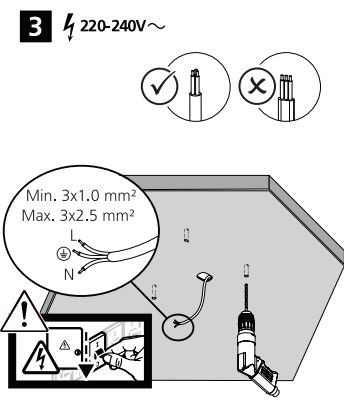

H (mm)	Ø (mm)
94	300
105	400

4000K

Factory Settings		ON		START Surface IP54 Multipower	
1	2	1	2	0043405	0043409
●	●	100	16.5	2000	
●	○	75	12.5	1500	
○	●	50	8.3	1000	
○	○	26	5	500	
●	●	176	33		4000
●	○	155	29		3500
○	●		25		3000
○	○	115	21		2500