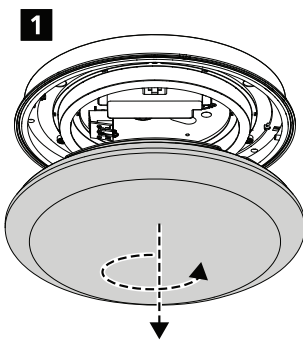

H (mm)	Ø (mm)
94	300
105	400

4000K

Factory Settings		ON		START Surface IP54 Multipower	
1	2	1	2	0043405	0043409
●	●	100	16.5	2000	
●	○	75	12.5	1500	
○	●	50	8.3	1000	
○	○	26	5	500	
●	●	176	33		4000
●	○	155	29		3500
○	●		25		3000
○	○	115	21		2500