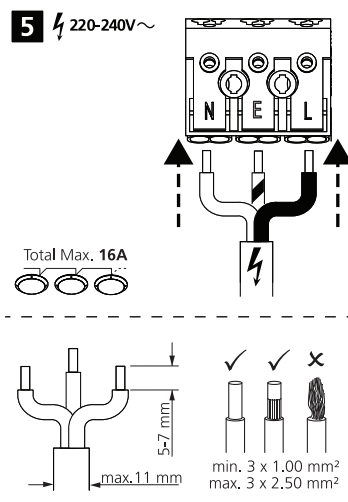

H (mm)	Ø (mm)
94	300
105	400

4000K

Factory Settings		ON		START Surface IP54 Multipower	
1	2	1	2	0043405	0043409
●	●	100	16.5	2000	
●	○	75	12.5	1500	
○	●	50	8.3	1000	
○	○	26	5	500	
●	●	176	33		4000
●	○	155	29		3500
○	●		25		3000
○	○	115	21		2500

3000K

Factory Settings		ON		START Surface IP54 Multipower	
1	2	1	2	0043405	0043409
●	●	100	16.5	1870	
●	○	75	12.5	1400	
○	●	50	8.3	930	
○	○	26	5	460	
●	●	176	33		3750
●	○	155	29		3250
○	●	134	25		2800
○	○	115	21		2350