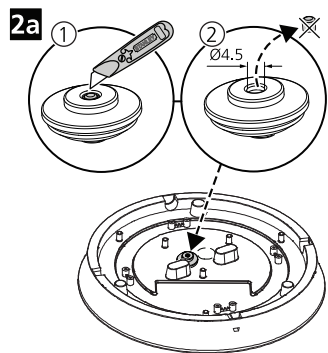

H (mm)	Ø (mm)
94	300
105	400

4000K

Factory Settings		ON		START Surface IP54 Multipower	
1	2	1	2	0043405	0043409
●	●	100	16.5	2000	
●	○	75	12.5	1500	
○	●	50	8.3	1000	
○	○	26	5	500	
●	●	176	33		4000
●	○	155	29		3500
○	●		25		3000
○	○	115	21		2500

3000K

Factory Settings		ON		START Surface IP54 Multipower	
1	2	1	2	0043405	0043409
●	●	100	16.5	1870	
●	○	75	12.5	1400	
○	●	50	8.3	930	
○	○	26	5	460	
●	●	176	33		3750
●	○	155	29		3250
○	●	134	25		2800
○	○	115	21		2350