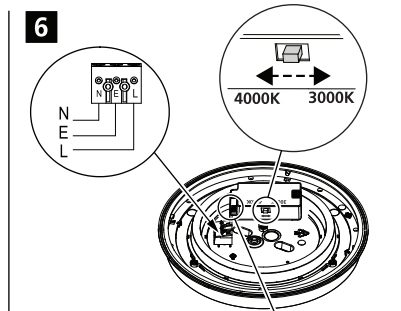

H (mm)	Ø (mm)
94	300
105	400

4000K

Factory Settings		ON		START Surface IP54 Multipower	
1	2	1	2	0043405	0043409
●	●	100	16.5	2000	
●	○	75	12.5	1500	
○	●	50	8.3	1000	
○	○	26	5	500	
●	●	176	33		4000
●	○	155	29		3500
○	●		25		3000
○	○	115	21		2500

3000K

Factory Settings		ON		START Surface IP54 Multipower	
1	2	1	2	0043405	0043409
●	●	100	16.5	1870	
●	○	75	12.5	1400	
○	●	50	8.3	930	
○	○	26	5	460	
●	●	176	33		3750
●	○	155	29		3250
○	●	134	25		2800
○	○	115	21		2350