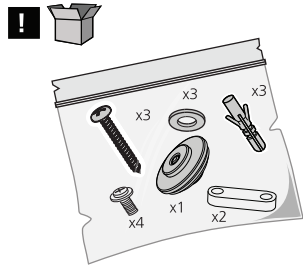

H (mm)	Ø (mm)
94	300
105	400

4000K

Factory Settings		ON		START Surface IP54 Multipower	
1	2	1	2	0043405	0043409
●	●	100	16.5	2000	
●	○	75	12.5	1500	
○	●	50	8.3	1000	
○	○	26	5	500	
●	●	176	33		4000
●	○	155	29		3500
○	●		25		3000
○	○	115	21		2500