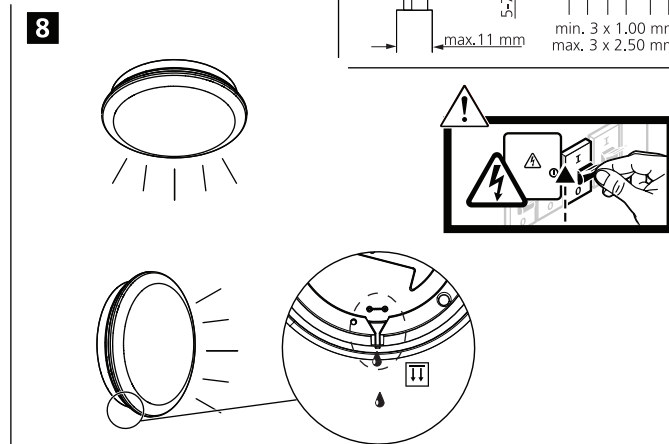

H (mm)	Ø (mm)
94	300
105	400

4000K

Factory Settings		ON		START Surface IP54 Multipower	
1	2	1	2	0043405	0043409
●	●	100	16.5	2000	
●	○	75	12.5	1500	
○	●	50	8.3	1000	
○	○	26	5	500	
●	●	176	33		4000
●	○	155	29		3500
○	●		25		3000
○	○	115	21		2500

3000K

Factory Settings		ON		START Surface IP54 Multipower	
1	2	1	2	0043405	0043409
●	●	100	16.5	1870	
●	○	75	12.5	1400	
○	●	50	8.3	930	
○	○	26	5	460	
●	●	176	33		3750
●	○	155	29		3250
○	●	134	25		2800
○	○	115	21		2350