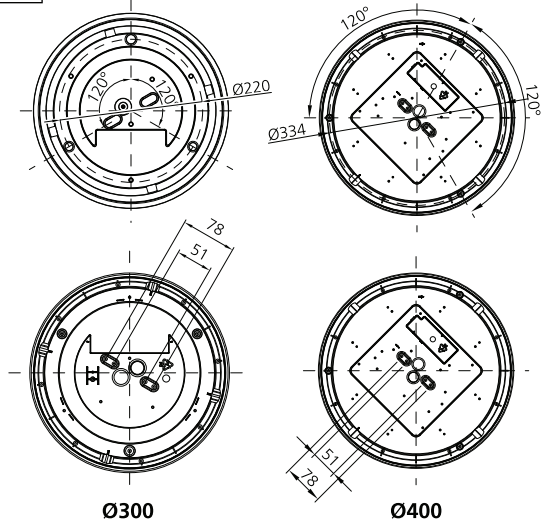

H (mm)	Ø (mm)
94	300
105	400

4000K

Factory Settings		ON		START Surface IP54 Multipower	
1	2	1	2	0043405	0043409
●	●	100	16.5	2000	
●	○	75	12.5	1500	
○	●	50	8.3	1000	
○	○	26	5	500	
●	●	176	33		4000
●	○	155	29		3500
○	●		25		3000
○	○	115	21		2500

3000K

Factory Settings		ON		START Surface IP54 Multipower	
1	2	1	2	0043405	0043409
●	●	100	16.5	1870	
●	○	75	12.5	1400	
○	●	50	8.3	930	
○	○	26	5	460	
●	●	176	33		3750
●	○	155	29		3250
○	●	134	25		2800
○	○	115	21		2350