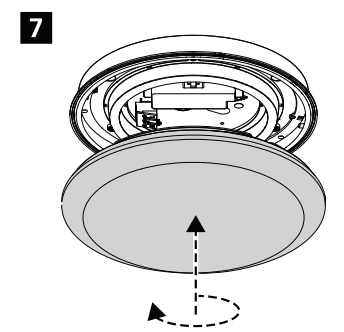

H (mm)	Ø (mm)
94	300
105	400

4000K

Factory Settings		ON		START Surface IP54 Multipower	
1	2	1	2	0043405	0043409
●	●	100	16.5	2000	
●	○	75	12.5	1500	
○	●	50	8.3	1000	
○	○	26	5	500	
●	●	176	33		4000
●	○	155	29		3500
○	●		25		3000
○	○	115	21		2500