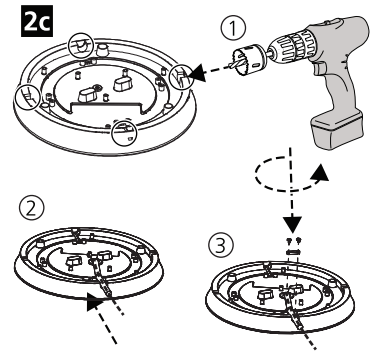

H (mm)	Ø (mm)
94	300
105	400

4000K

Factory Settings		ON		START Surface IP54 Multipower	
1	2	1	2	0043405	0043409
●	●	100	16.5	2000	
●	○	75	12.5	1500	
○	●	50	8.3	1000	
○	○	26	5	500	
●	●	176	33		4000
●	○	155	29		3500
○	●		25		3000
○	○	115	21		2500