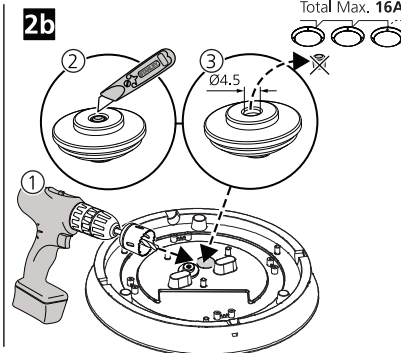

H (mm)	Ø (mm)
94	300
105	400

4000K

Factory Settings		ON		START Surface IP54 Multipower	
1	2	1	2	0043405	0043409
●	●	100	16.5	2000	
●	○	75	12.5	1500	
○	●	50	8.3	1000	
○	○	26	5	500	
●	●	176	33		4000
●	○	155	29		3500
○	●		25		3000
○	○	115	21		2500

3000K

Factory Settings		ON		START Surface IP54 Multipower	
1	2	1	2	0043405	0043409
●	●	100	16.5	1870	
●	○	75	12.5	1400	
○	●	50	8.3	930	
○	○	26	5	460	
●	●	176	33		3750
●	○	155	29		3250
○	●	134	25		2800
○	○	115	21		2350