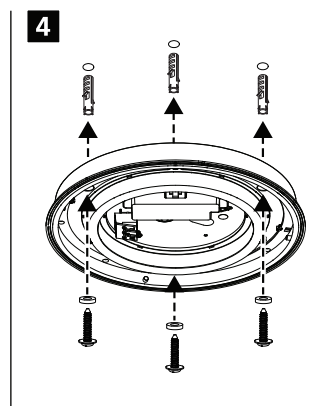

H (mm)	Ø (mm)
94	300
105	400

4000K

Factory Settings		ON		START Surface IP54 Multipower	
1	2	1	2	0043405	0043409
●	●	100	16.5	2000	
●	○	75	12.5	1500	
○	●	50	8.3	1000	
○	○	26	5	500	
●	●	176	33		4000
●	○	155	29		3500
○	●		25		3000
○	○	115	21		2500

3000K

Factory Settings		ON		START Surface IP54 Multipower	
1	2	1	2	0043405	0043409
●	●	100	16.5	1870	
●	○	75	12.5	1400	
○	●	50	8.3	930	
○	○	26	5	460	
●	●	176	33		3750
●	○	155	29		3250
○	●	134	25		2800
○	○	115	21		2350